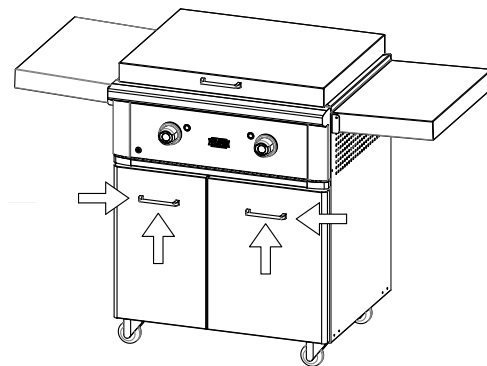

Stainless Steel Cart - Griddle

Instructional Guide

Outdoor Cart

AFFIX SERIAL NUMBER LABEL HERE

WF-CART30-CG

FOR OUTDOOR USE ONLY

WF-CART30-CG

STEP 1
Attach wheels to cart.
Wheels with brakes
in the front.

STEP 2
Place head in cart.

STEP 3
Attach side shelves.

STEP 4
Attach door
handles.

WF-CART30-CG - Parts List

No.	Name	Qty	Part No.	No.	Name	Qty	Part No.
1	Left and Right Side Shelf	2	02-00860	13	Right Side Panel	1	02-00872
2	Cable Holder	1	02-00861	14	Bottom Shelf	1	02-00873
3	Left Side Shelf Bracket	2	02-00862	15	Handles Screws	4	02-00874
4	Right Side Shelf Bracket	2	02-00863	16	Access Door Handle	2	02-00875
5	Left Side Plate Fixture	2	02-00864	17	Front Supporting Bar	1	02-00876
6	Right Side Plate Fixture	2	02-00865	18	Left Side Drawer	1	02-00877
7	Partition Panel	1	02-00866	19	Right Side Drawer (Tank Holder)	1	02-00878
8	Rear Panel	1	02-00867	20	Cart Wheels	4	02-00879
9	Left Side Panel	1	02-00868	21	Wheel Fixture (Left Side)	2	02-00880
10	Middle Panel	1	02-00869	22	Wheel Fixture (Right Side)	2	02-00881
11	Left Rails	2	02-00860	23	Wheel Reinforcing Plate (Left Side)	2	02-00882
12	Right Rails	2	02-00860	24	Wheel Reinforcing Plate (Right Side)	2	02-00883