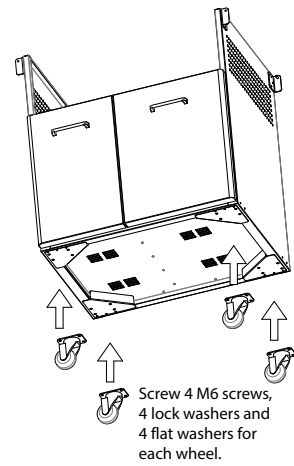

Stainless Steel Cart - Griddle

Instructional Guide

Outdoor Cart

AFFIX SERIAL NUMBER LABEL HERE

WF-CART30-CG

FOR OUTDOOR USE ONLY

WF-CART30-CG

STEP 1
Attach wheels to cart.
Wheels with brakes
in the front.

STEP 2
Place head in cart.

STEP 3
Attach side shelves.

STEP 4
Attach door
handles.

WF-CART30-CG - Parts List

No.	Name	Qty	Part No.	No.	Name	Qty	Part No.
1	Left and Right Side Shelf	2	02-00860	13	Right Side Panel	1	02-00872
2	Cable Holder	1	02-00861	14	Bottom Shelf	1	02-00873
3	Left Side Shelf Bracket	2	02-00862	15	Handles Screws	4	02-00874
4	Right Side Shelf Bracket	2	02-00863	16	Access Door Handle	2	02-00875
5	Left Side Plate Fixture	2	02-00864	17	Front Supporting Bar	1	02-00876
6	Right Side Plate Fixture	2	02-00865	18	Left Side Drawer	1	02-00877
7	Partition Panel	1	02-00866	19	Right Side Drawer (Tank Holder)	1	02-00878
8	Rear Panel	1	02-00867	20	Cart Wheels	4	02-00879
9	Left Side Panel	1	02-00868	21	Wheel Fixture (Left Side)	2	02-00880
10	Middle Panel	1	02-00869	22	Wheel Fixture (Right Side)	2	02-00881
11	Left Rails	2	02-00860	23	Wheel Reinforcing Plate (Left Side)	2	02-00882
12	Right Rails	2	02-00860	24	Wheel Reinforcing Plate (Right Side)	2	02-00883