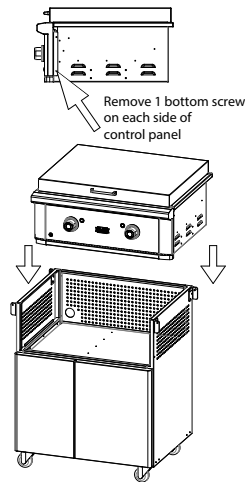

Stainless Steel Cart - Griddle

Instructional Guide

Outdoor Cart

AFFIX SERIAL NUMBER LABEL HERE

WF-CART30-CG

FOR OUTDOOR USE ONLY

WF-CART30-CG

STEP 1
Attach wheels to cart.
Wheels with brakes
in the front.

STEP 2
Place head in cart.

STEP 3
Attach side shelves.

STEP 4
Attach door
handles.

WF-CART30-CG - Parts List

No.	Name	Qty	Part No.	No.	Name	Qty	Part No.
1	Left and Right Side Shelf	2	02-00860	13	Right Side Panel	1	02-00872
2	Cable Holder	1	02-00861	14	Bottom Shelf	1	02-00873
3	Left Side Shelf Bracket	2	02-00862	15	Handles Screws	4	02-00874
4	Right Side Shelf Bracket	2	02-00863	16	Access Door Handle	2	02-00875
5	Left Side Plate Fixture	2	02-00864	17	Front Supporting Bar	1	02-00876
6	Right Side Plate Fixture	2	02-00865	18	Left Side Drawer	1	02-00877
7	Partition Panel	1	02-00866	19	Right Side Drawer (Tank Holder)	1	02-00878
8	Rear Panel	1	02-00867	20	Cart Wheels	4	02-00879
9	Left Side Panel	1	02-00868	21	Wheel Fixture (Left Side)	2	02-00880
10	Middle Panel	1	02-00869	22	Wheel Fixture (Right Side)	2	02-00881
11	Left Rails	2	02-00860	23	Wheel Reinforcing Plate (Left Side)	2	02-00882
12	Right Rails	2	02-00860	24	Wheel Reinforcing Plate (Right Side)	2	02-00883