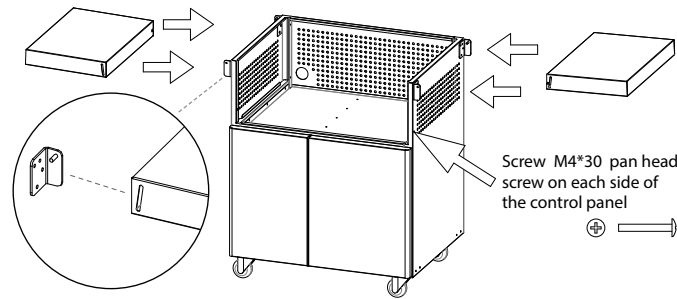

Stainless Steel Cart - Griddle

Instructional Guide

Outdoor Cart

AFFIX SERIAL NUMBER LABEL HERE

WF-CART30-CG

FOR OUTDOOR USE ONLY

WF-CART30-CG

STEP 1
Attach wheels to cart.
Wheels with brakes
in the front.

STEP 2
Place head in cart.

STEP 3
Attach side shelves.

STEP 4
Attach door
handles.

WF-CART30-CG - Parts List

No.	Name	Qty	Part No.	No.	Name	Qty	Part No.
1	Left and Right Side Shelf	2	02-00860	13	Right Side Panel	1	02-00872
2	Cable Holder	1	02-00861	14	Bottom Shelf	1	02-00873
3	Left Side Shelf Bracket	2	02-00862	15	Handles Screws	4	02-00874
4	Right Side Shelf Bracket	2	02-00863	16	Access Door Handle	2	02-00875
5	Left Side Plate Fixture	2	02-00864	17	Front Supporting Bar	1	02-00876
6	Right Side Plate Fixture	2	02-00865	18	Left Side Drawer	1	02-00877
7	Partition Panel	1	02-00866	19	Right Side Drawer (Tank Holder)	1	02-00878
8	Rear Panel	1	02-00867	20	Cart Wheels	4	02-00879
9	Left Side Panel	1	02-00868	21	Wheel Fixture (Left Side)	2	02-00880
10	Middle Panel	1	02-00869	22	Wheel Fixture (Right Side)	2	02-00881
11	Left Rails	2	02-00860	23	Wheel Reinforcing Plate (Left Side)	2	02-00882
12	Right Rails	2	02-00860	24	Wheel Reinforcing Plate (Right Side)	2	02-00883